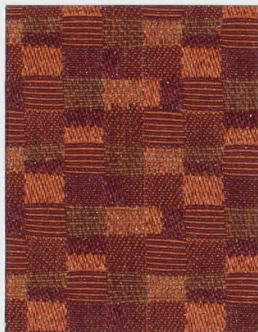

ESSENCE OF GREEN

COMPONENT
324-009 Copper

MOGULS
2189 Pumpkin

EQUINOX
317-009 Russet

TINY CHECK
2183 Pumpkin

EQUINOX
317-001 Fire

EQUATION
323-001 Rosewood

EQUATION
323-009 Russet

TINY CHECK
2182 Red Delicious

MOGULS
2188 Flare

TINY CHECK
2181 Aubergine

COMPONENT
324-001 Ruby

TINY CHECK
2179 Thistle

EQUINOX
317-004 Cobalt

EQUATION
323-004 Indigo

MOGULS
2194 Thistle

COMPONENT
324-004 Cobalt

ESSENCE OF GREEN

TINY CHECK
2178 Willow

EQUINOX
317-003 Feldspar

EQUATION
323-000 Bronze

COMPONENT
324-013 Turquoise

COMPONENT
324-003 Limelight

MOGULS
2196 Sand