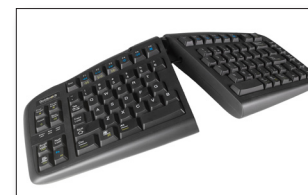

Introducing the **NEW** Goldtouch

V2 Adjustable Keyboard

NEW Convenient Hot Keys are natively supported by your operating system and don't require additional driver installation.

Our signature adjustability allows for 0-30° adjustment on the horizontal and vertical planes to put users in their ideal comfort typing position.

NEW Added space between keyboard and home row reduces the risk of mis-keying.

NEW Sleeker modern design.

Easy to use Plug and Play technology that connects with a USB or PS2 port.

NEW adjustable feet on the back of the keyboard offer typists the option of positioning the keyboard in a negative sloping angle.

NEW Half keys for Caps Lock, Shift, and Ctrl reduce typing errors.

NEW increased height of dimples on home keys: F, J, I.

Soft key touch, low activation force and full key travel distance provides keying comfort and reduces the risk of "bottoming out."