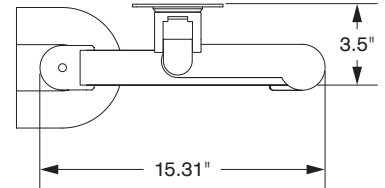

TOP VIEW
Arm Folded

CAPABILITIES

- Vertical range ..... 16" (+/- 8" from horizontal)
- Horizontal range ..... 24"
- Rotation ..... 360 degrees at three joints
- Monitor tilt ..... 200 degrees
- Monitor pivot ..... Landscape to portrait
- Monitor compatibility ..... VESA® 75mm and 100mm
- Cable management ..... Cables are concealed in arm
- Mounting options ..... FLEXmount™, Slatwall, Wall, Thru-Desk
- Monitor weight/model number ..... 4 - 11.5 lbs / 7000-500
  10 - 27.5 lbs / 7000-800
  14 - 31 lbs / 7000-1000

FLEXMOUNT™ CONFIGURATIONS

Desk Clamp	Thru-Desk	Wall
Grommet Hole	Side Bolt	Reverse Wall

OPTIONAL ACCESSORIES

QUICK RELEASE ADAPTERS
Allows for quick attach and release of monitor (8336-QR).

MOUNTS
Wall (8325), slatwall (8246) and thru-desk (8312).

EXTENDER TUBES
Raise the height of your arm. 2" (8171-2) and 6" (8171-6) extensions available.

HANDLE SET
Provides convenient handles to reposition monitor (8291).

Phone: 800.524.2744 | Fax: 610.253.9521 | E-mail: sales@LCDarms.com | Web: www.LCDarms.com