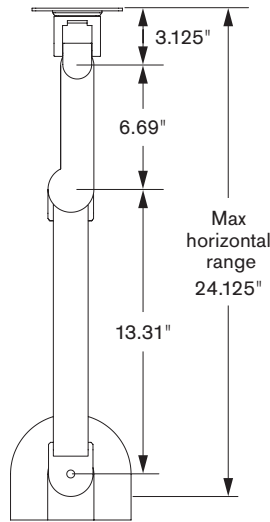

TOP VIEW
Horizontal Range