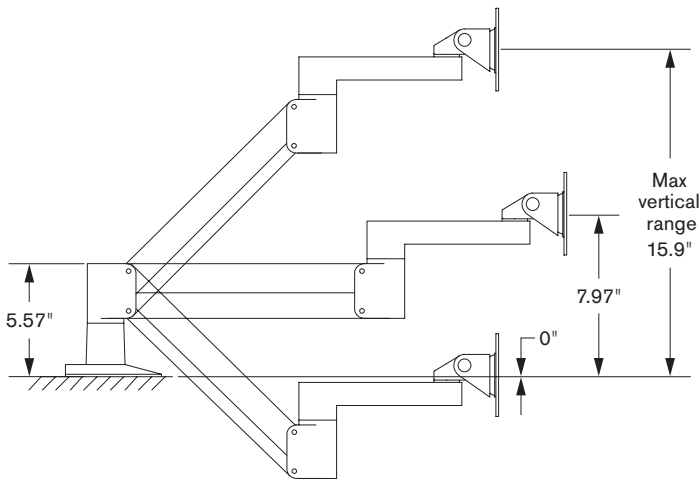

Model 7000

Specifications

SIDE VIEW
Vertical Range